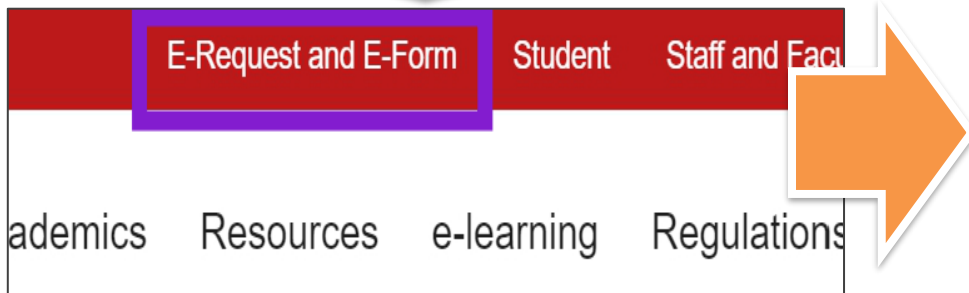

What can you do if you don't know or forget your Teams account?

Faculty & Student :

- Please fill out 「e-form : **Reset "ms1.mcu.edu.tw" password**」

<https://web.mcu.edu.tw/en>