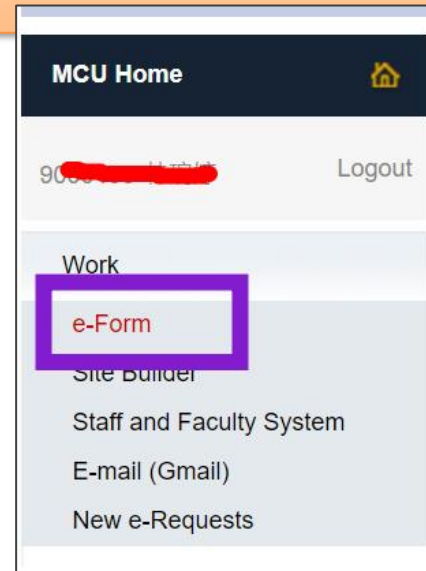

What can you do if you don't know or forget your Teams account?

Faculty & Student :

- Please fill out 「e-form : **Reset "ms1.mcu.edu.tw" password**」

<https://web.mcu.edu.tw/en>