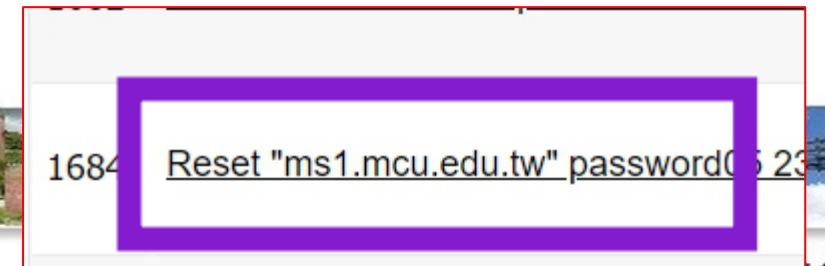

What can you do if you don't know or forget your Teams account?

Faculty & Student :

- Please fill out 「e-form : **Reset "ms1.mcu.edu.tw" password**」

<https://web.mcu.edu.tw/en>